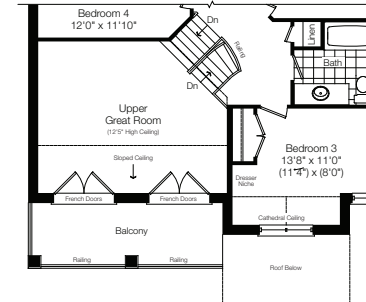

LUSITANO

Elev. A 2777 sq. ft.

Elev. B 2768 sq. ft.

includes 58 sq. ft. fin. lower level

Elev. A opt. 4 bedroom 2777 sq. ft.

Elev. B opt. 4 bedroom 2768 sq. ft.

Ground Floor Elev. 'A'

Second Floor Elev. 'A'

Partial Second Floor Elev. 'B'

Partial Ground Floor Elev. 'B'

Partial Basement Floor Elev. 'B'

Opt. 4 Bedroom Second Floor Elev. 'A'

Partial Opt. 4 Bedroom Second Floor Elev. 'B'

Basement Floor Elev. 'A'