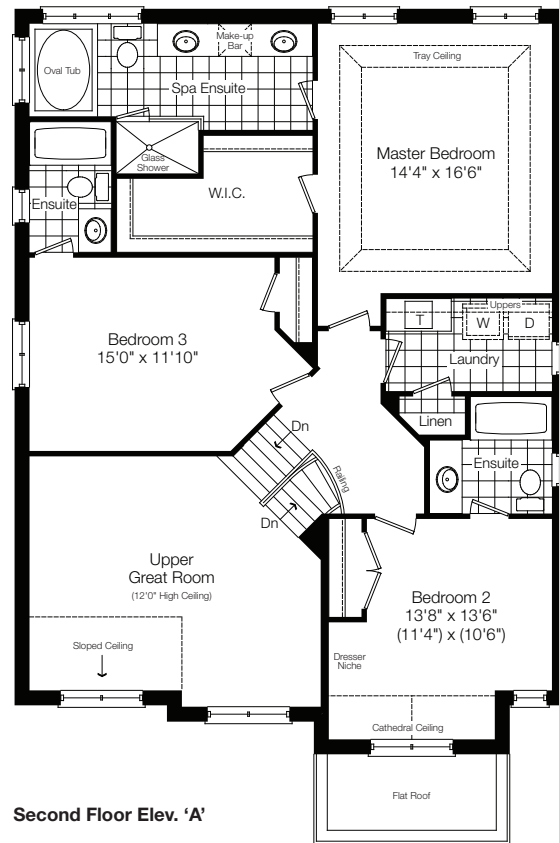

LUSITANO

Elev. A 2777 sq. ft.

Elev. B 2768 sq. ft.

includes 58 sq. ft. fin. lower level

Elev. A opt. 4 bedroom 2777 sq. ft.

Elev. B opt. 4 bedroom 2768 sq. ft.

Ground Floor Elev. 'A'

Second Floor Elev. 'A'

Partial Second Floor Elev. 'B'

Partial Ground Floor Elev. 'B'

Partial Basement Floor Elev. 'B'

Opt. 4 Bedroom Second Floor Elev. 'A'

Partial Opt. 4 Bedroom Second Floor Elev. 'B'

Basement Floor Elev. 'A'