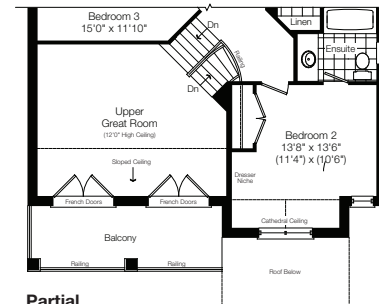

LUSITANO

Elev. A 2777 sq. ft.

Elev. B 2768 sq. ft.

includes 58 sq. ft. fin. lower level

Elev. A opt. 4 bedroom 2777 sq. ft.

Elev. B opt. 4 bedroom 2768 sq. ft.

Ground Floor Elev. 'A'

Second Floor Elev. 'A'

Partial Second Floor Elev. 'B'

Partial Ground Floor Elev. 'B'

Partial Basement Floor Elev. 'B'

Opt. 4 Bedroom Second Floor Elev. 'A'

Partial Opt. 4 Bedroom Second Floor Elev. 'B'

Basement Floor Elev. 'A'