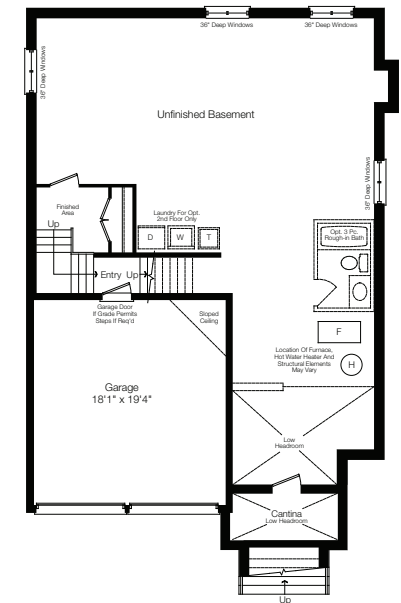

LUSITANO

Elev. A 2777 sq. ft.

Elev. B 2768 sq. ft.

includes 58 sq. ft. fin. lower level

Elev. A opt. 4 bedroom 2777 sq. ft.

Elev. B opt. 4 bedroom 2768 sq. ft.

Ground Floor Elev. 'A'

Second Floor Elev. 'A'

Partial Second Floor Elev. 'B'

Partial Ground Floor Elev. 'B'

Partial Basement Floor Elev. 'B'

Opt. 4 Bedroom Second Floor Elev. 'A'

Partial Opt. 4 Bedroom Second Floor Elev. 'B'

Basement Floor Elev. 'A'