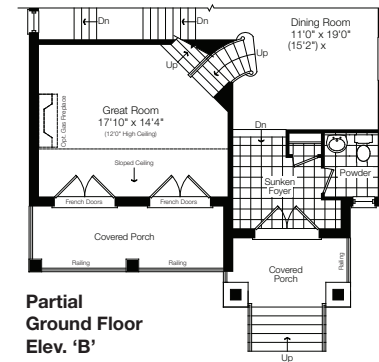

LUSITANO

Elev. A 2777 sq. ft.

Elev. B 2768 sq. ft.

includes 58 sq. ft. fin. lower level

Elev. A opt. 4 bedroom 2777 sq. ft.

Elev. B opt. 4 bedroom 2768 sq. ft.

Ground Floor Elev. 'A'

Second Floor Elev. 'A'

Partial Second Floor Elev. 'B'

Partial Ground Floor Elev. 'B'

Partial Basement Floor Elev. 'B'

Opt. 4 Bedroom Second Floor Elev. 'A'

Partial Opt. 4 Bedroom Second Floor Elev. 'B'

Basement Floor Elev. 'A'