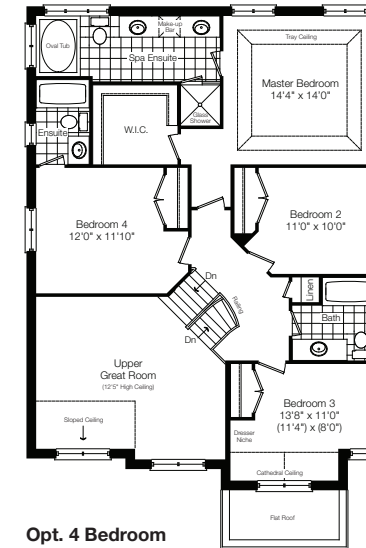

LUSITANO

Elev. A 2777 sq. ft.

Elev. B 2768 sq. ft.

includes 58 sq. ft. fin. lower level

Elev. A opt. 4 bedroom 2777 sq. ft.

Elev. B opt. 4 bedroom 2768 sq. ft.

Ground Floor Elev. 'A'

Second Floor Elev. 'A'

Partial Second Floor Elev. 'B'

Partial Ground Floor Elev. 'B'

Partial Basement Floor Elev. 'B'

Opt. 4 Bedroom Second Floor Elev. 'A'

Partial Opt. 4 Bedroom Second Floor Elev. 'B'

Basement Floor Elev. 'A'