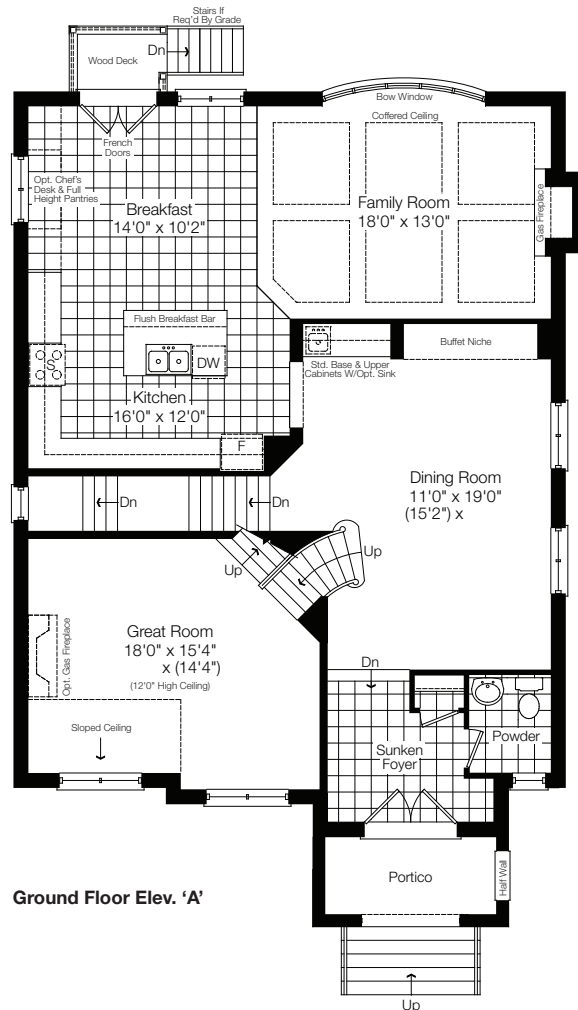

LUSITANO

Elev. A 2777 sq. ft.

Elev. B 2768 sq. ft.

includes 58 sq. ft. fin. lower level

Elev. A opt. 4 bedroom 2777 sq. ft.

Elev. B opt. 4 bedroom 2768 sq. ft.

Ground Floor Elev. 'A'

Second Floor Elev. 'A'

Partial Second Floor Elev. 'B'

Partial Ground Floor Elev. 'B'

Partial Basement Floor Elev. 'B'

Opt. 4 Bedroom Second Floor Elev. 'A'

Partial Opt. 4 Bedroom Second Floor Elev. 'B'

Basement Floor Elev. 'A'