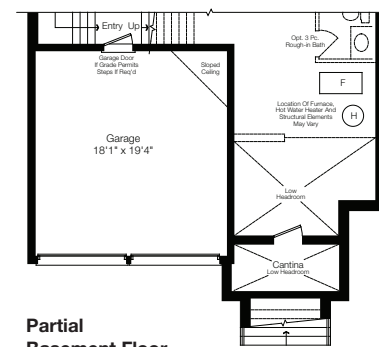

LUSITANO

Elev. A 2777 sq. ft.

Elev. B 2768 sq. ft.

includes 58 sq. ft. fin. lower level

Elev. A opt. 4 bedroom 2777 sq. ft.

Elev. B opt. 4 bedroom 2768 sq. ft.

Ground Floor Elev. 'A'

Second Floor Elev. 'A'

Partial Second Floor Elev. 'B'

Partial Ground Floor Elev. 'B'

Partial Basement Floor Elev. 'B'

Opt. 4 Bedroom Second Floor Elev. 'A'

Partial Opt. 4 Bedroom Second Floor Elev. 'B'

Basement Floor Elev. 'A'