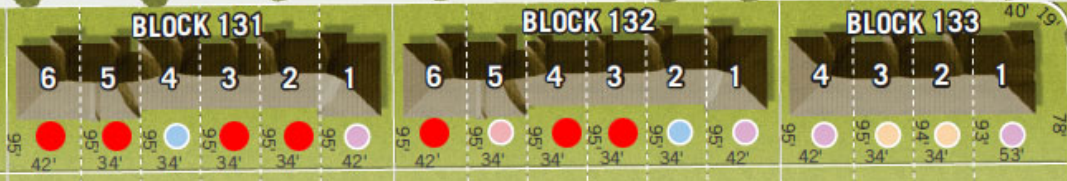

ALLEGRA DRIVE

FUTURE ZANCOR TRILLIUM FOREST

BIANCA CRESCENT

BIANCA CRESCENT

NICHOLAS DRIVE

Legend

BUNGALOW TOWNS

- The Breeze
- The Sunshine
- The Sand

2-STOREY TOWNS

- The Aqua
- The Wave
- The Beach
- Sold

fresh community

This is your community. A four season playground that's familiar and safe.
A place where you know your neighbours, just as well as the neighbourhood.