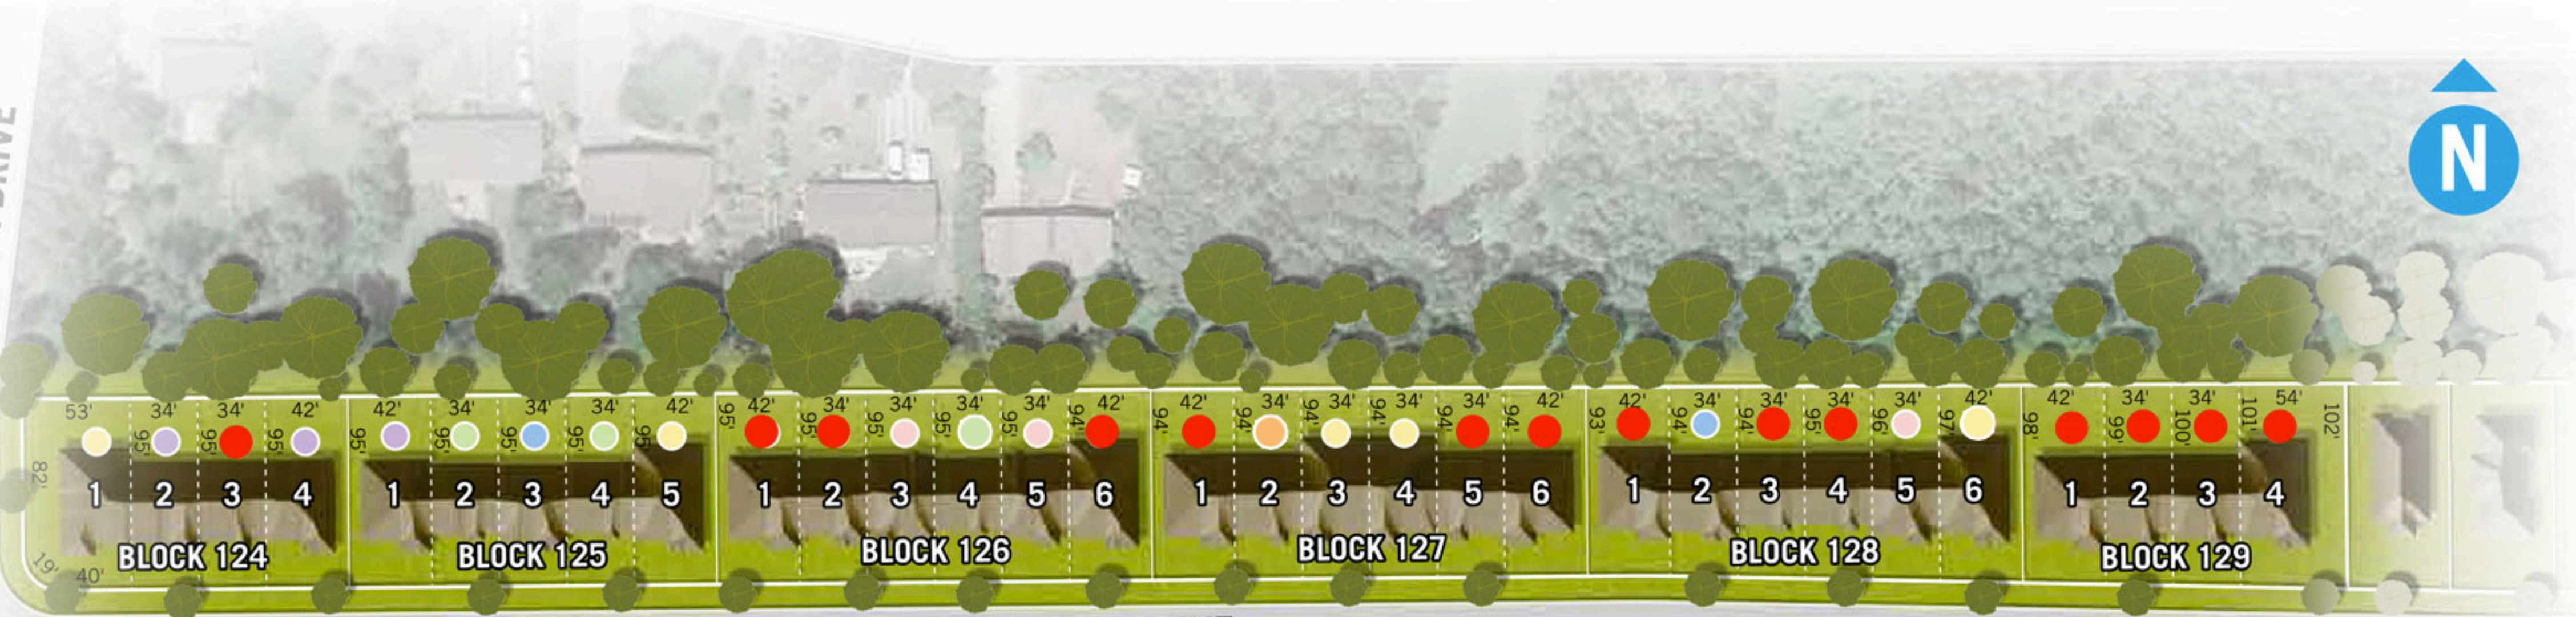

ALLEGRA DRIVE

ALLEGRA DRIVE

BIANCA CRESCENT

FUTURE ZANCOR TRILLIUM FOREST

BIANCA CRESCENT

Legend

BUNGALOW TOWNS

- The Breeze
- The Sunshine
- The Sand

2-STOREY TOWNS

- The Aqua
- The Wave
- The Beach
- Sold

fresh community

This is your community. A four season playground that's familiar and safe. A place where you know your neighbours, just as well as the neighbourhood.

Site plan not to scale. Illustration is artist's concept. Subject to change without notice. E. & O. E.