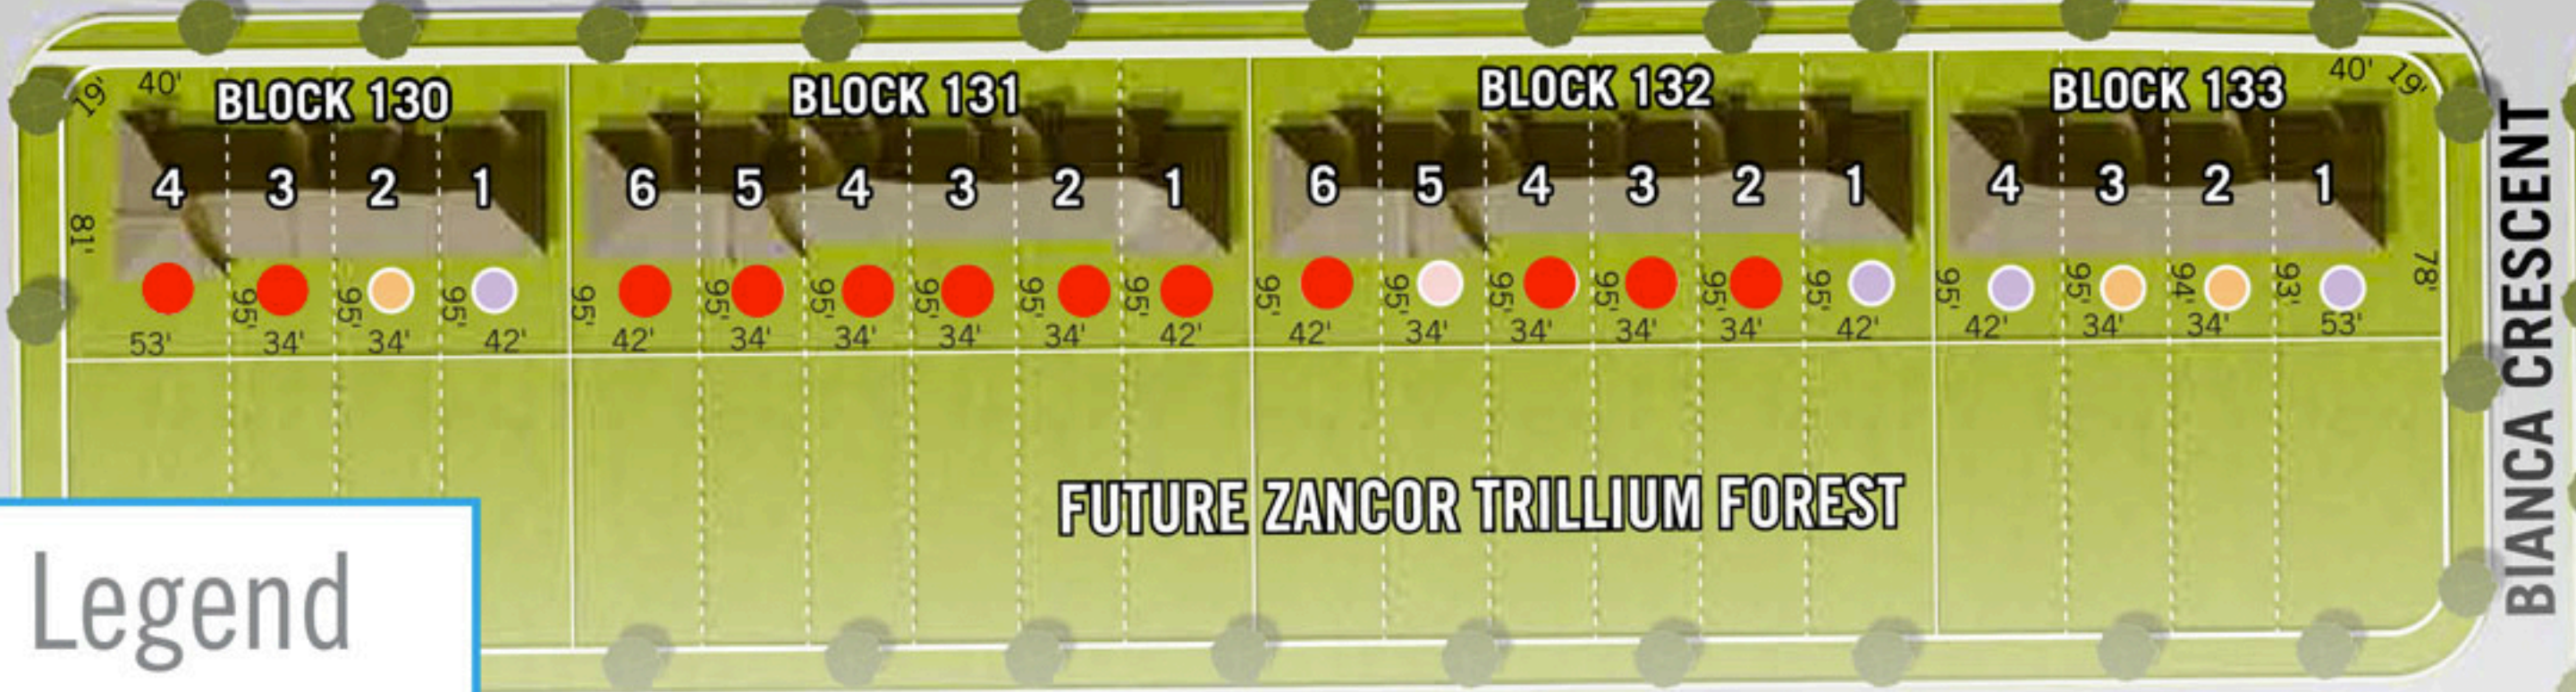

ALLEGRA DRIVE

ALLEGRA DRIVE

BIANCA CRESCENT

FUTURE ZANCOR TRILLIUM FOREST

BIANCA CRESCENT

Legend

BUNGALOW TOWNS

- The Breeze
- The Sunshine
- The Sand

2-STOREY TOWNS

- The Aqua
- The Wave
- The Beach
- Sold

fresh community

This is your community. A four season playground that's familiar and safe. A place where you know your neighbours, just as well as the neighbourhood.

Site plan not to scale. Illustration is artist's concept. Subject to change without notice. E. & O. E.